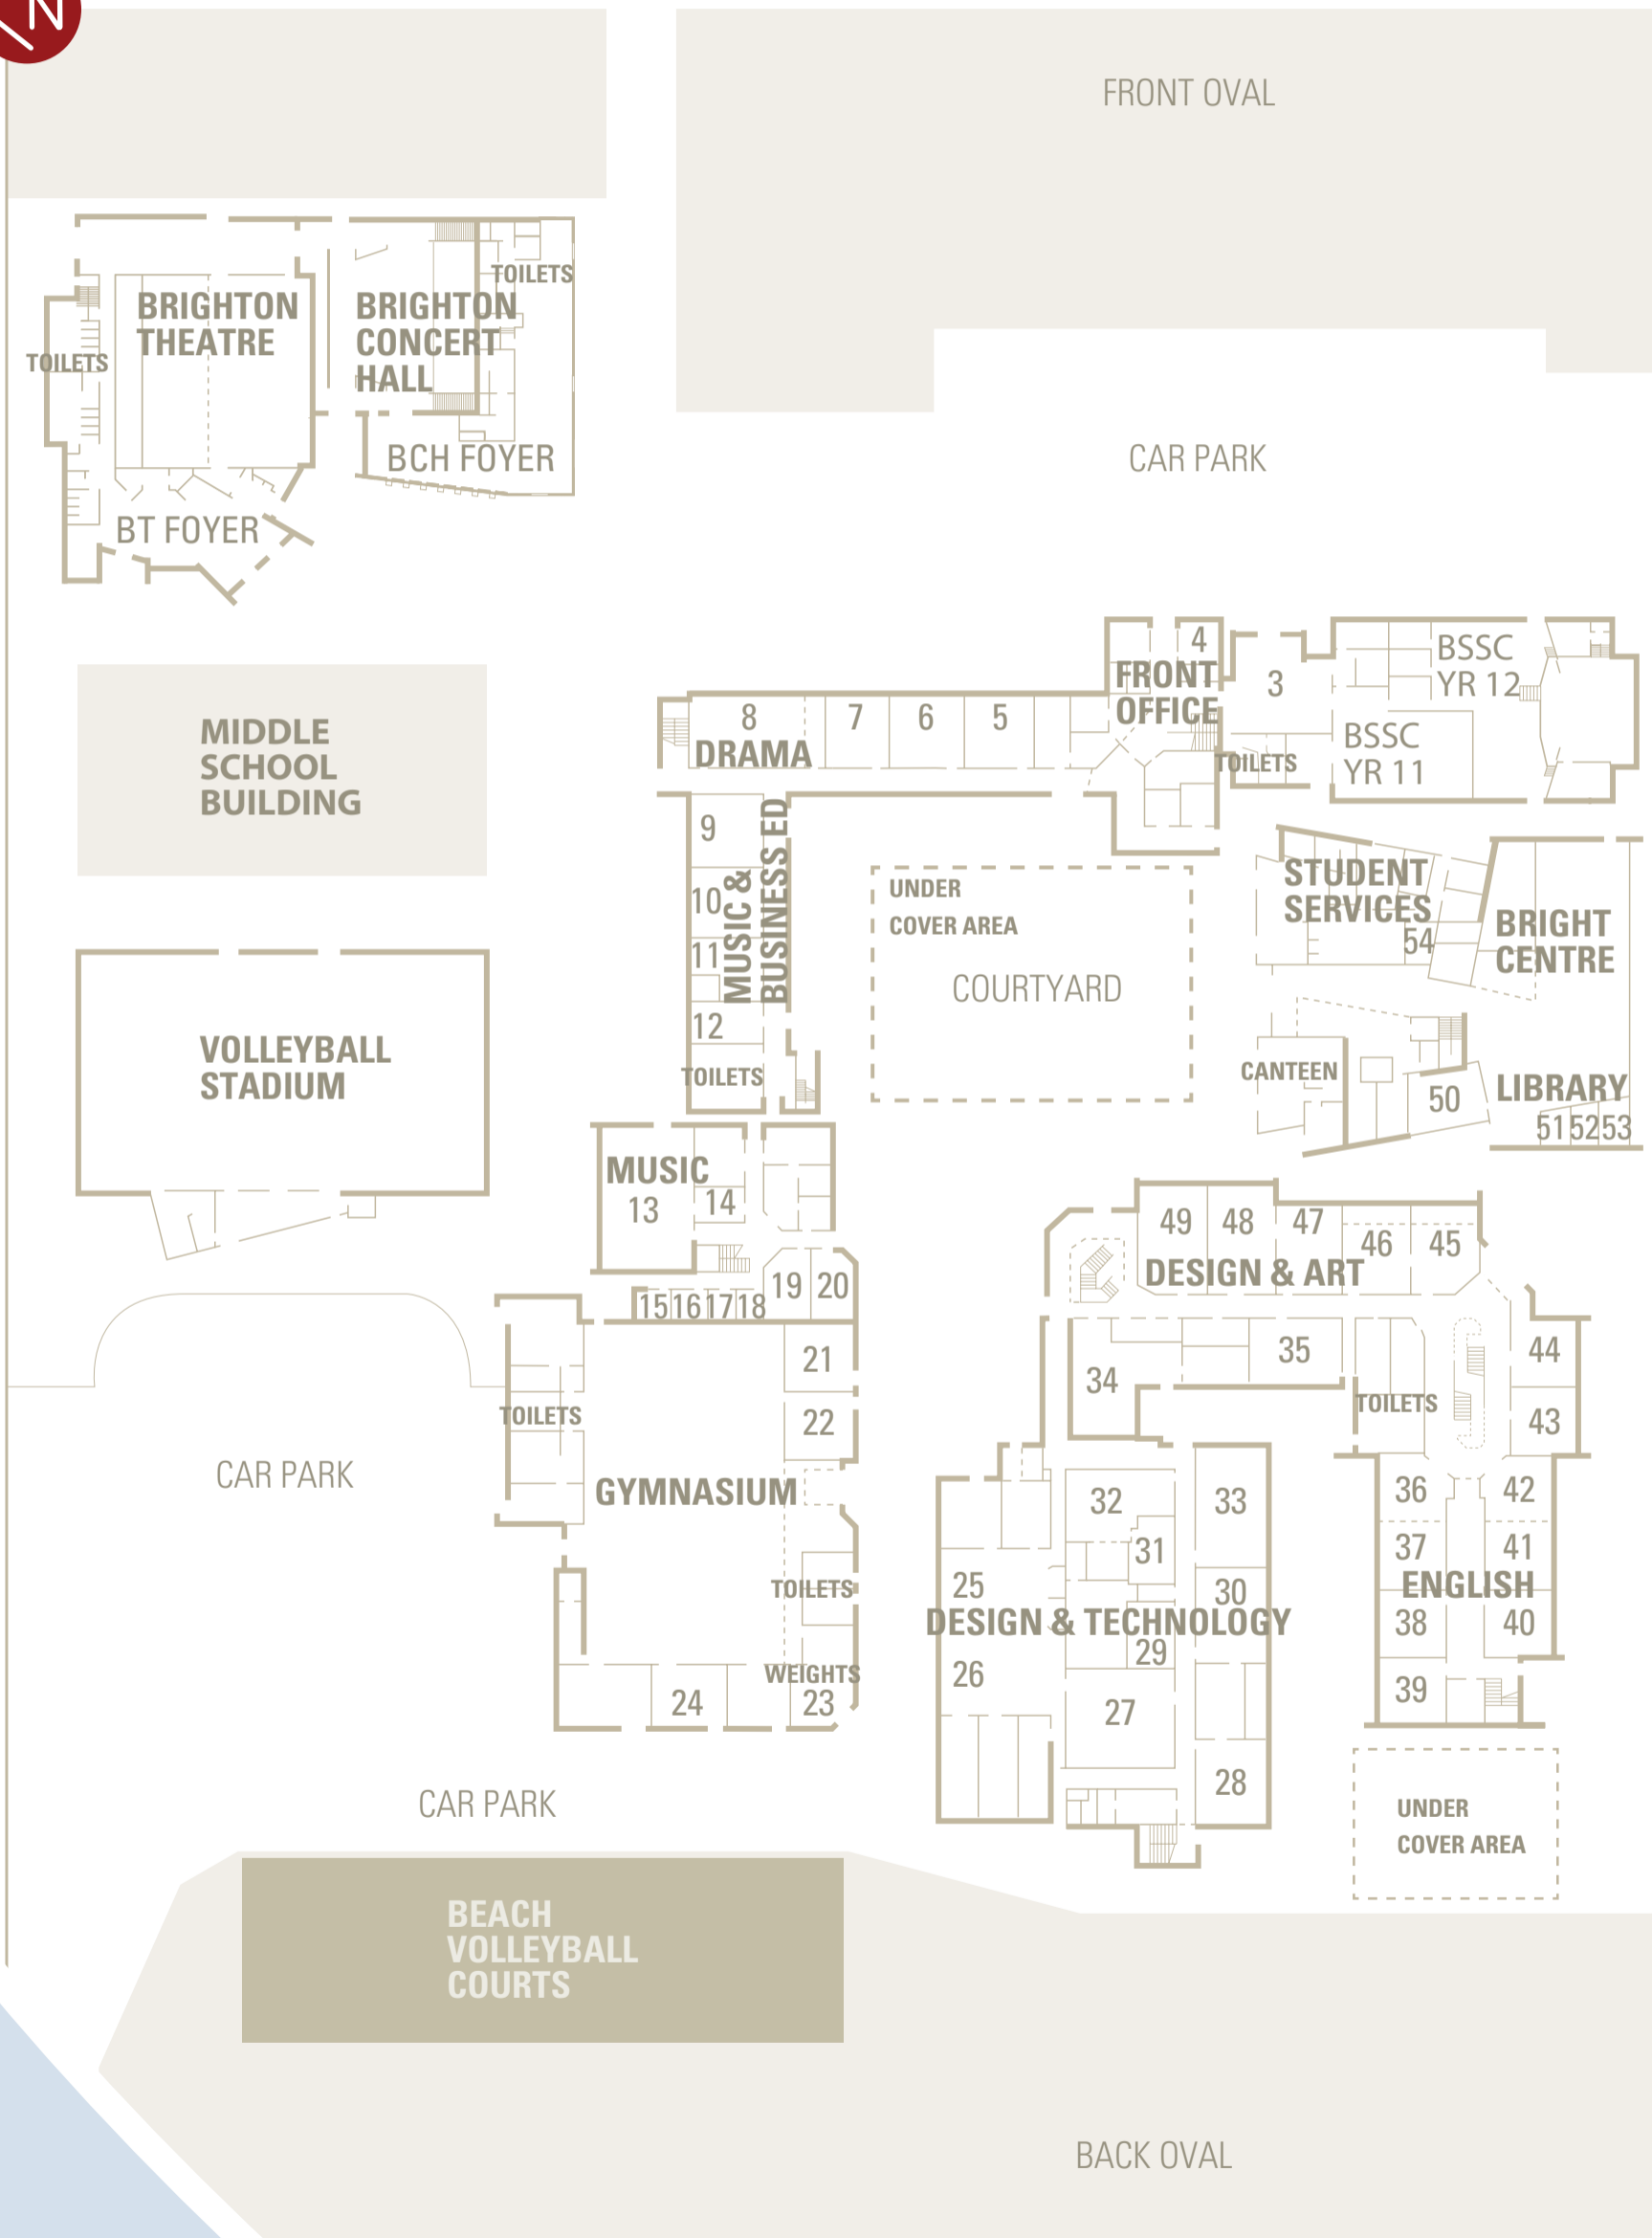

# GROUND FLOOR SITE PLAN

## 2021 SEMESTER 1

(Rooms 1-54)

ILFRACOMBE AVENUE

# FIRST FLOOR SITE PLAN

## 2021 SEMESTER 1

(Rooms 55-102)